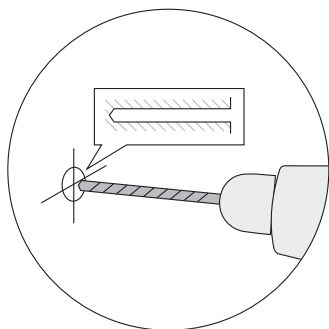

1

LIGHTBOX 60 GROOVE

2

OPTION TO RECONNECT THE FRAME AFTER SHIPPING

FK-0500