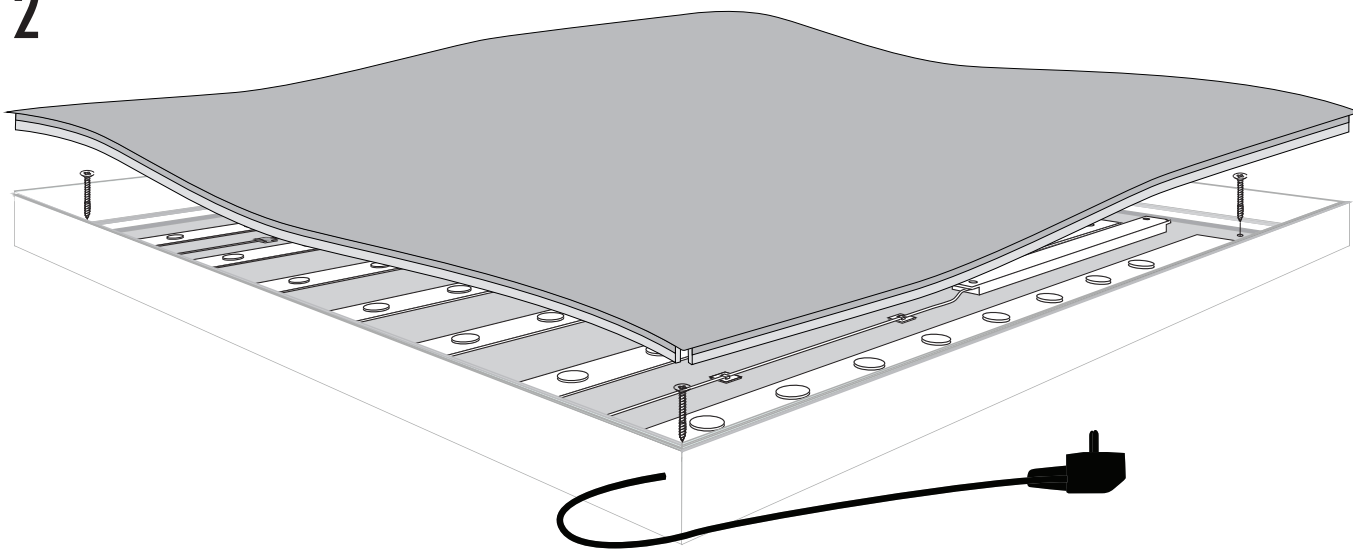

1

LIGHTBOX 60 GROOVE

2

OPTION TO RECONNECT THE FRAME AFTER SHIPPING

FK-0500