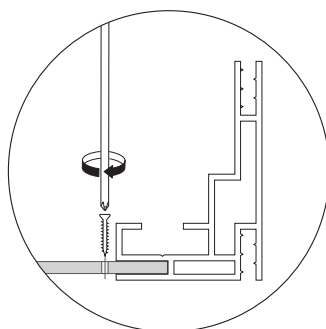

1

LIGHTBOX 60 GROOVE

2

OPTION TO RECONNECT THE FRAME AFTER SHIPPING

FK-0500