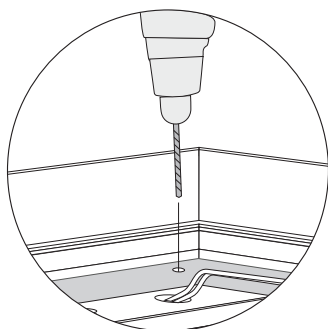

1

LIGHTBOX 60 GROOVE

2

OPTION TO RECONNECT THE FRAME AFTER SHIPPING

FK-0500