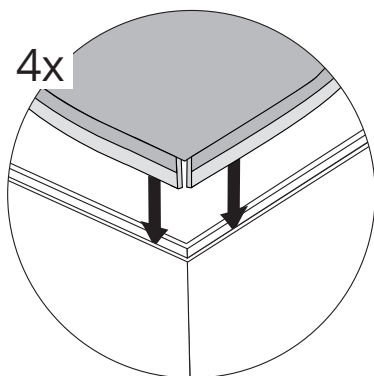

1

LIGHTBOX 60 GROOVE

2

OPTION TO RECONNECT THE FRAME AFTER SHIPPING

FK-0500