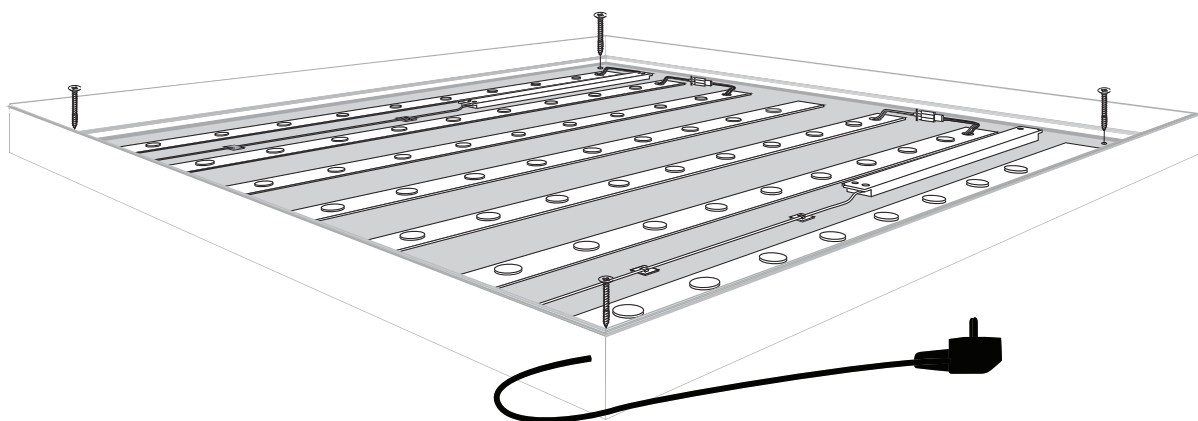

1

LIGHTBOX 60 GROOVE

2

OPTION TO RECONNECT THE FRAME AFTER SHIPPING

FK-0500