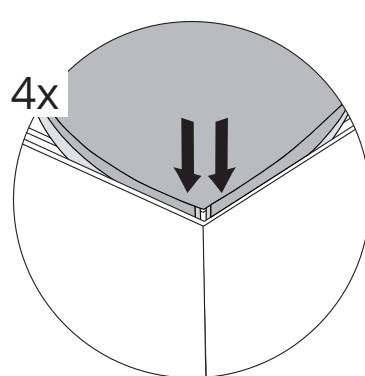

1

LIGHTBOX 60 GROOVE

2

OPTION TO RECONNECT THE FRAME AFTER SHIPPING

FK-0500